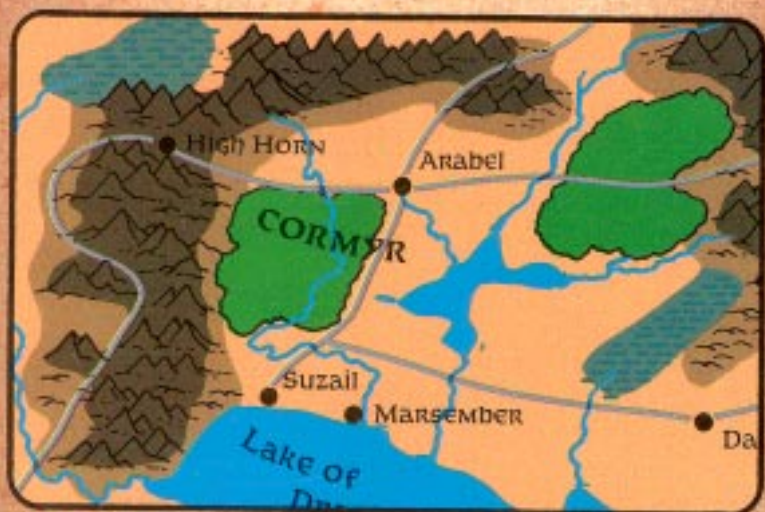

Official Game Accessory

The
**City of
Waterdeep**

TRAIL MAP

\$5.95 U.S.

The
**City of
Waterdeep**

A fantasy city can be a vast, sprawling, mazelike place. Main streets turn into blind alleys.

Thriving markets adjoin crime-infested slums. The wise traveler avoids problems by consulting his Trail Map.

TM4 maps out not only the grand city of Waterdeep, but also to other cities featured in the Avatar trilogy: Shadowdale, fabled home of Elminster the Sage, and Tantras, a bustling port on the Dragon Reach.